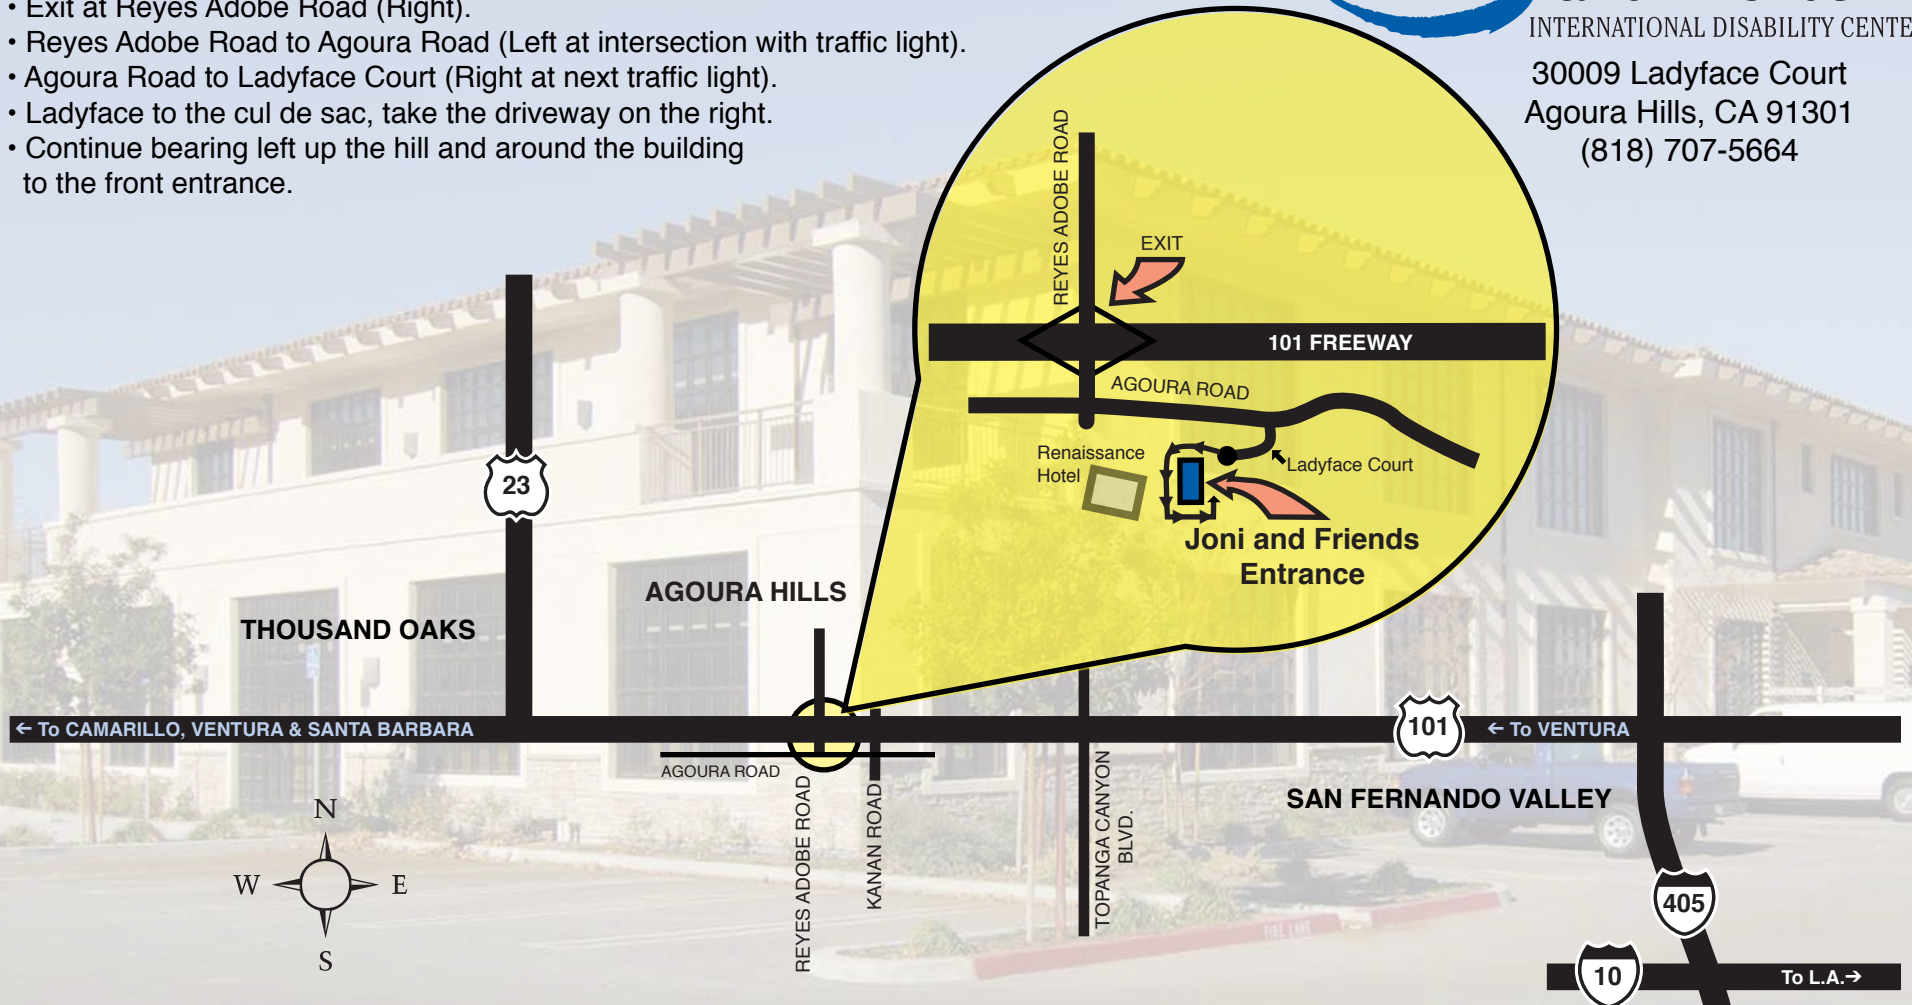

Directions from Ventura & Santa Barbara:

- Take the 101 Freeway south through Thousand Oaks.
- Exit at Reyes Adobe Road (Right).
- Reyes Adobe Road to Agoura Road (Left at intersection with traffic light).
- Agoura Road to Ladyface Court (Right at next traffic light).
- Ladyface to the cul de sac, take the driveway on the right.
- Continue bearing left up the hill and around the building to the front entrance.

30009 Ladyface Court
Agoura Hills, CA 91301
(818) 707-5664

Directions from LAX (Los Angeles International Airport):

- From LAX, take Century Blvd. 1.6 mi. to the 405 Freeway North (Left).
- 405 Freeway north 17.5 mi. to the 101 Freeway West (Left - toward Ventura).
- 101 Freeway west 18.5mi., Exit on Reyes Adobe Road (Left).
- Reyes Adobe Road to Agoura Road (Left at intersection with traffic light).
- Agoura Road to Ladyface Court (Right at next traffic light).
- Ladyface to the cul de sac, take the driveway on the right.
- Continue bearing left up the hill and around the building to the front entrance.

LAX
(Los Angeles
International Airport)