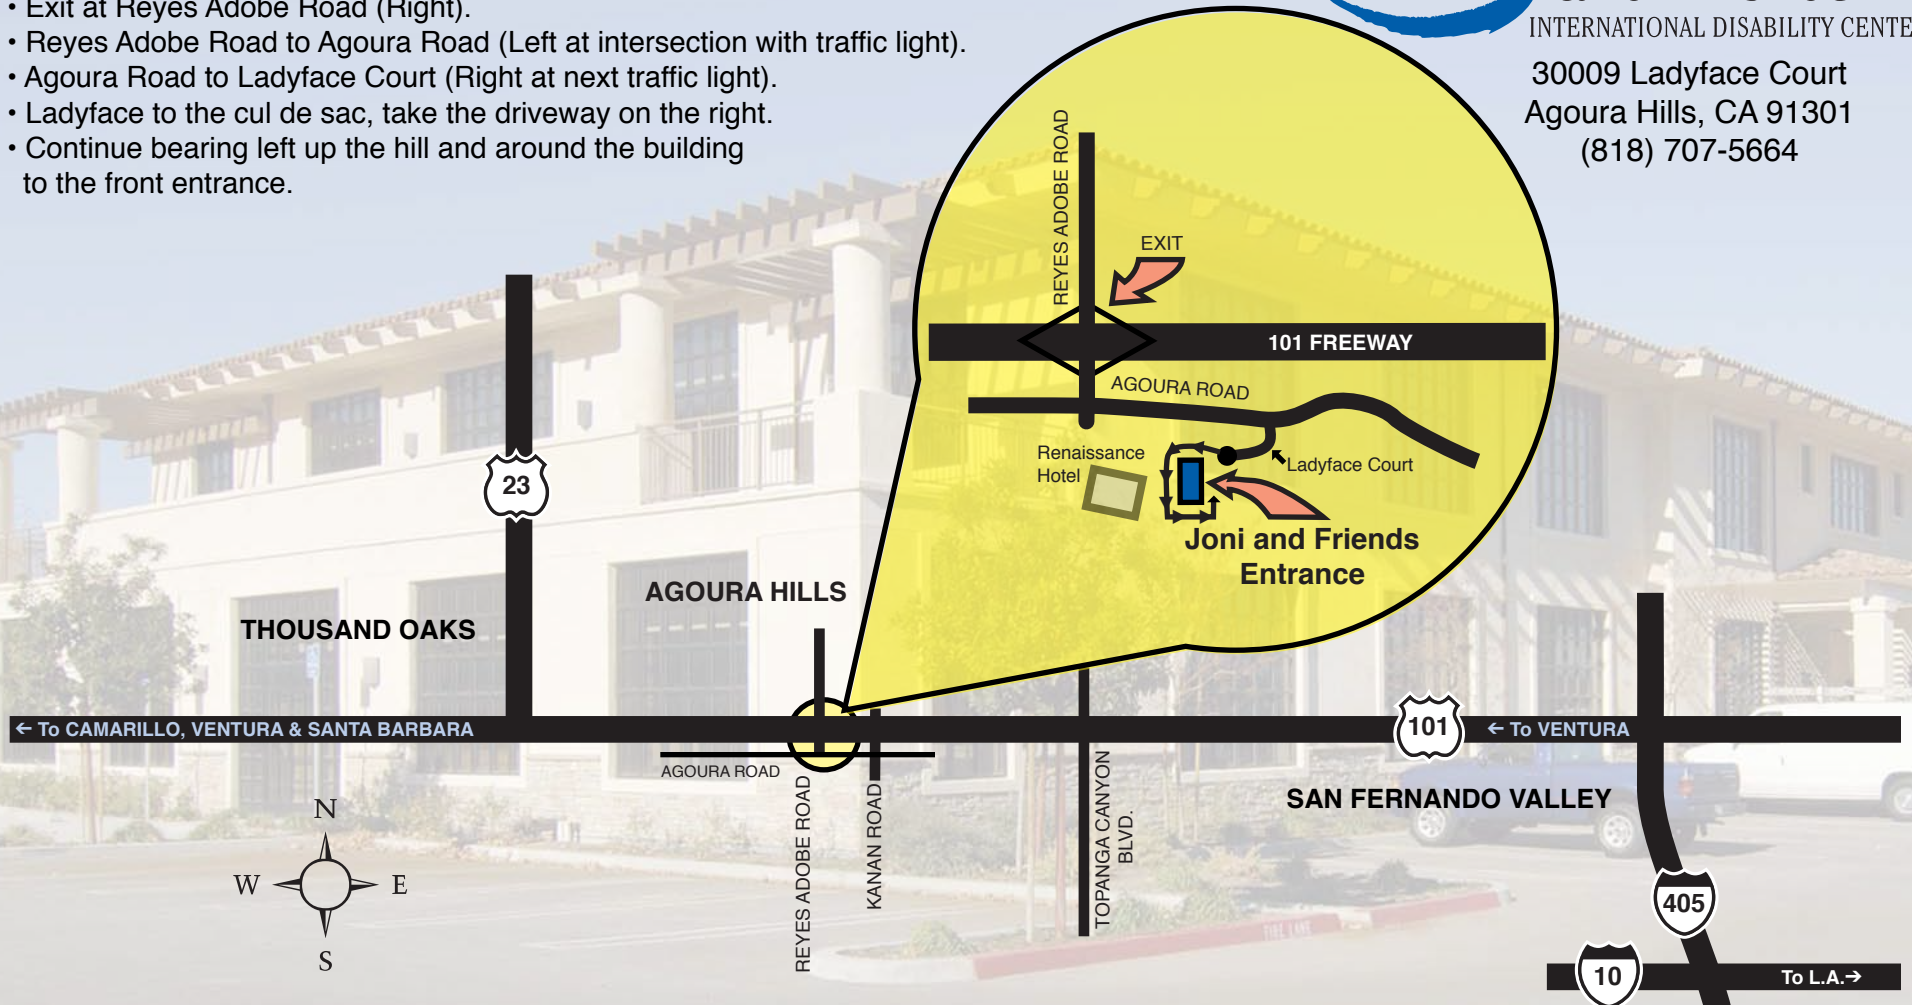

## Directions from Ventura & Santa Barbara:

- Take the 101 Freeway south through Thousand Oaks.
- Exit at Reyes Adobe Road (Right).
- Reyes Adobe Road to Agoura Road (Left at intersection with traffic light).
- Agoura Road to Ladyface Court (Right at next traffic light).
- Ladyface to the cul de sac, take the driveway on the right.
- Continue bearing left up the hill and around the building to the front entrance.

30009 Ladyface Court  
Agoura Hills, CA 91301  
(818) 707-5664

## Directions from LAX (Los Angeles International Airport):

- From LAX, take Century Blvd. 1.6 mi. to the 405 Freeway North (Left).
- 405 Freeway north 17.5 mi. to the 101 Freeway West (Left - toward Ventura).
- 101 Freeway west 18.5mi., Exit on Reyes Adobe Road (Left).
- Reyes Adobe Road to Agoura Road (Left at intersection with traffic light).
- Agoura Road to Ladyface Court (Right at next traffic light).
- Ladyface to the cul de sac, take the driveway on the right.
- Continue bearing left up the hill and around the building to the front entrance.

**LAX**  
(Los Angeles  
International Airport)